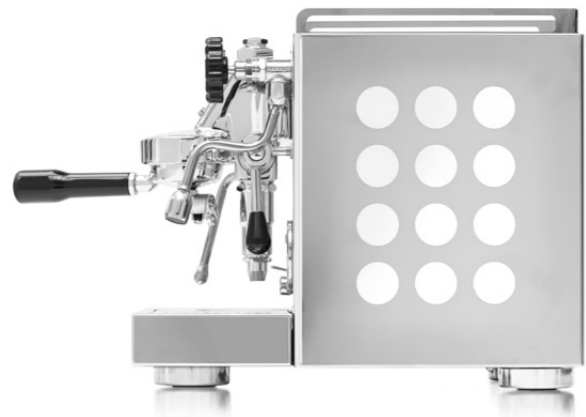

APPARTAMENTO

The Appartamento is a compact espresso machine designed for environments where space is at a premium.

Rocket engineers optimised the chassis and layout of the internal components without compromising on the quality and features you expect from Rocket Espresso.

Available with white or copper circular side panel insert options.

Dimensions: 274 mm wide x 425 mm deep x 360 mm high including cup frame surround.

APPARTAMENTO FEATURES

- Heat exchanger boiler design
- Boiler capacity: 1.80 litres
- Vibration pump
- 2.9 litre water reservoir
- Wattage: 1200 W
- Dimensions: 274 x 425 x 360 mm (width x depth x height)
- Weight: 20.0 kg